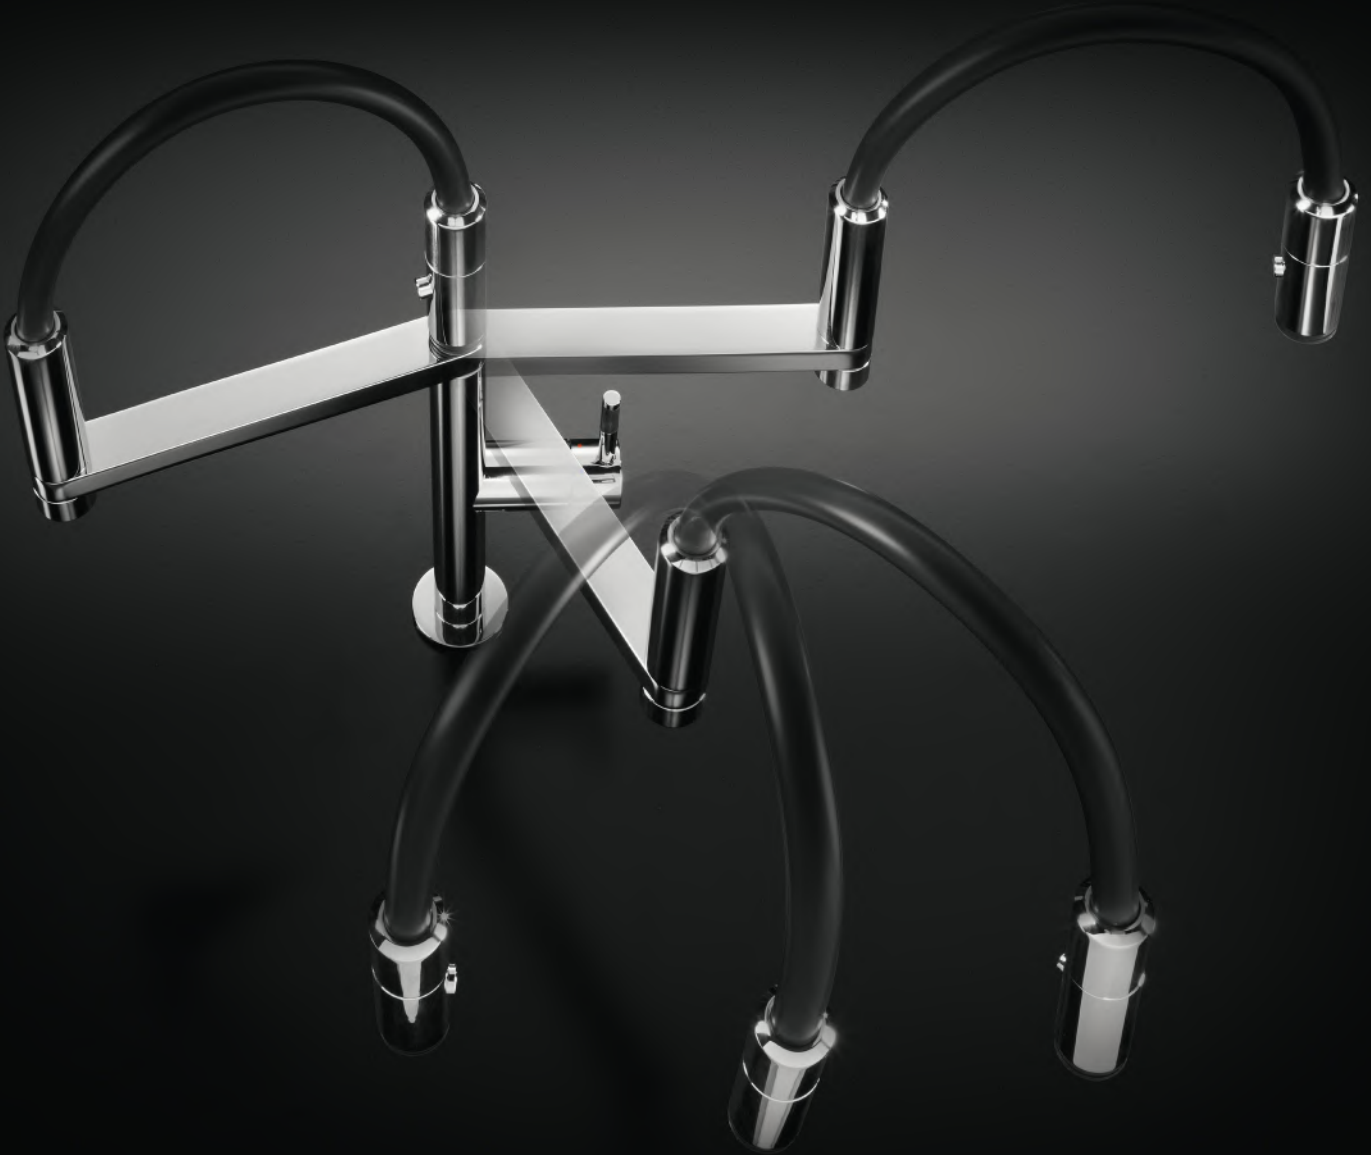

MV92300/50CR

Professional sink mixer tap with aerator jet and spray jet  
Hose cover spring  
Chrome finish

MV92300/50IX

Professional sink mixer tap with aerator jet and spray jet  
Hose cover spring  
Stainless steel finish

MV92400/50CR

Professional sink mixer tap with aerator jet and spray jet  
Rubber hose sheath  
Chrome finish

MV92400/50IX

Professional sink mixer tap with aerator jet and spray jet  
Rubber hose sheath  
Stainless steel finish

## FRONT ROTATION

The innovative operation and the absolute stylistic purity of the Move collection, both covered by international patents, render its design unique and rather exclusive. A distinctive characteristic of the Move mixer tap is the frontal position of the centre of rotation of the shower head (opposite to the traditional sink taps), a unique feature that doubles the range of action of the mixer tap.

## MAGNETIC ATTRACTION

This innovative system means that the shower head can be grasped and used with just one hand. The surface of the mixer tap remains perfectly smooth: the support and stability are controlled by a powerful magnet inside the shower head. When the button on the shower head is pressed, a stop-valve blocks the aerator jet and produces a spray jet from the shower head. When the button is released, the shower head automatically returns to aerator flow.